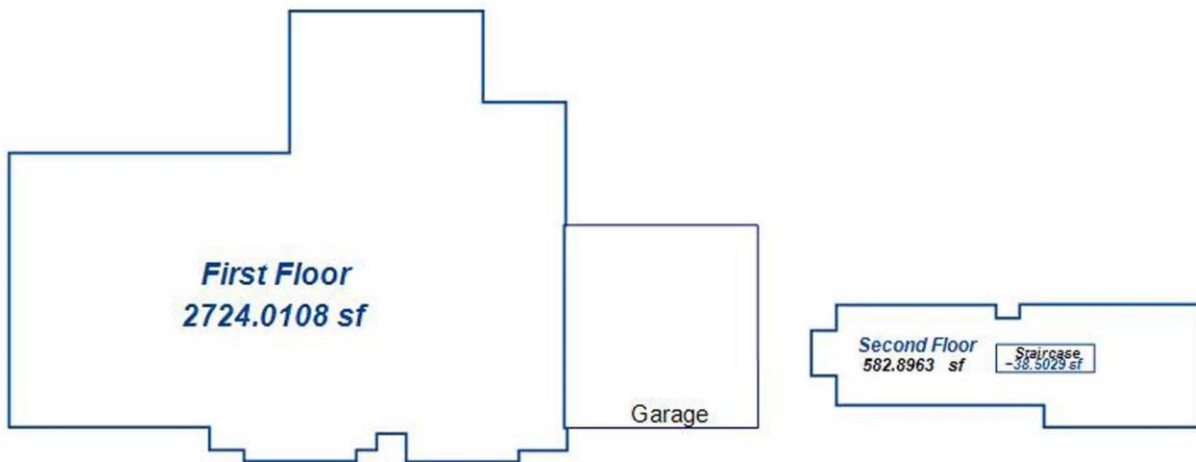

1624 NW 158th Street, Edmond, OK

Total Home Square Footage Under Central Heat & Air: 3,307 sf
The First Floor is 2,724 sf and the Second Floor is: 583 sf